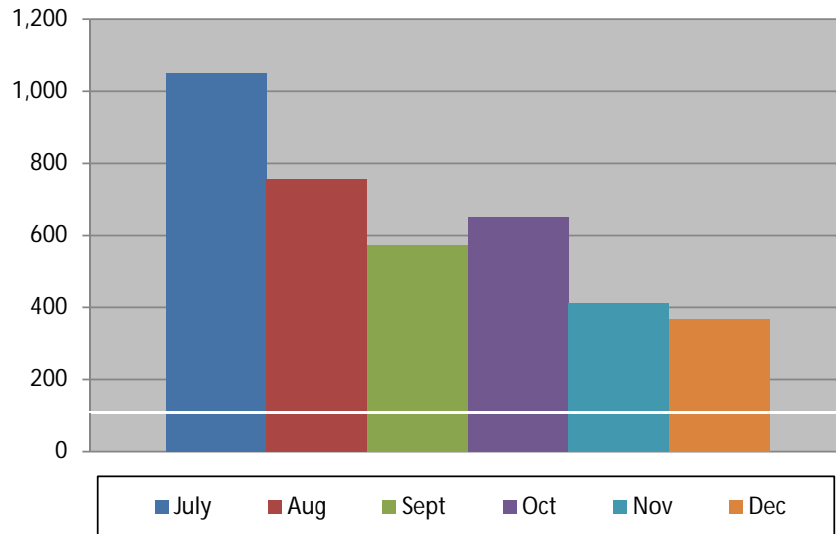

Mid-Year Report Card

School Name:	Ballentine Elementary 1651 North McLaurin Lane Fuquay-Varina, NC 27526	Top Schools for Mid-year:	
Recycling Coordinator:	Susan Tanner	1	Millbrook High 10,821
School Principal:	Kim Macky	2	East Wake Middle 10,799
10th Day Enrollment:	787	3	Barwell Road Elementary 9,730
Roll carts on site:	4	Top Elementary Schools for Mid-year:	
Weekly Pickup Day:	Tuesday	1	Barwell Road Elementary 9,730
		2	West Lake Elementary 7,111
		3	Middle Creek Elementary 7,105

Ballentine Elementary